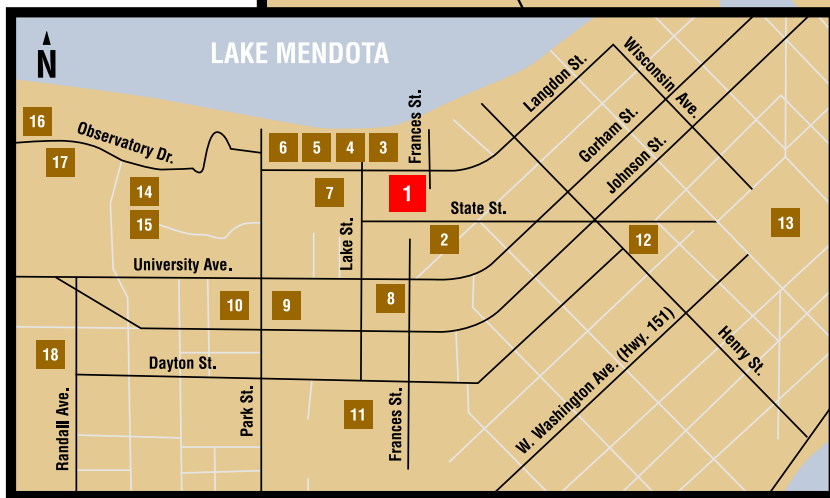

THE DAHLMANN *Campus Inn*

1. The Campus Inn
2. State Street shopping, entertainment and dining
3. Alumni Center
4. Pyle Conference Center
5. Campus Visitors Center
6. U of W Memorial Union
7. U of W Memorial Library
8. Fluno Center
9. U of W Journalism School
10. U of W Business School
11. Kohl Center
12. Overture Center
13. State Capitol
14. Bascom Hall
15. U of W Law School
16. Allen Botanical Gardens
17. Agricultural Hall
18. Camp Randell Football Stadium